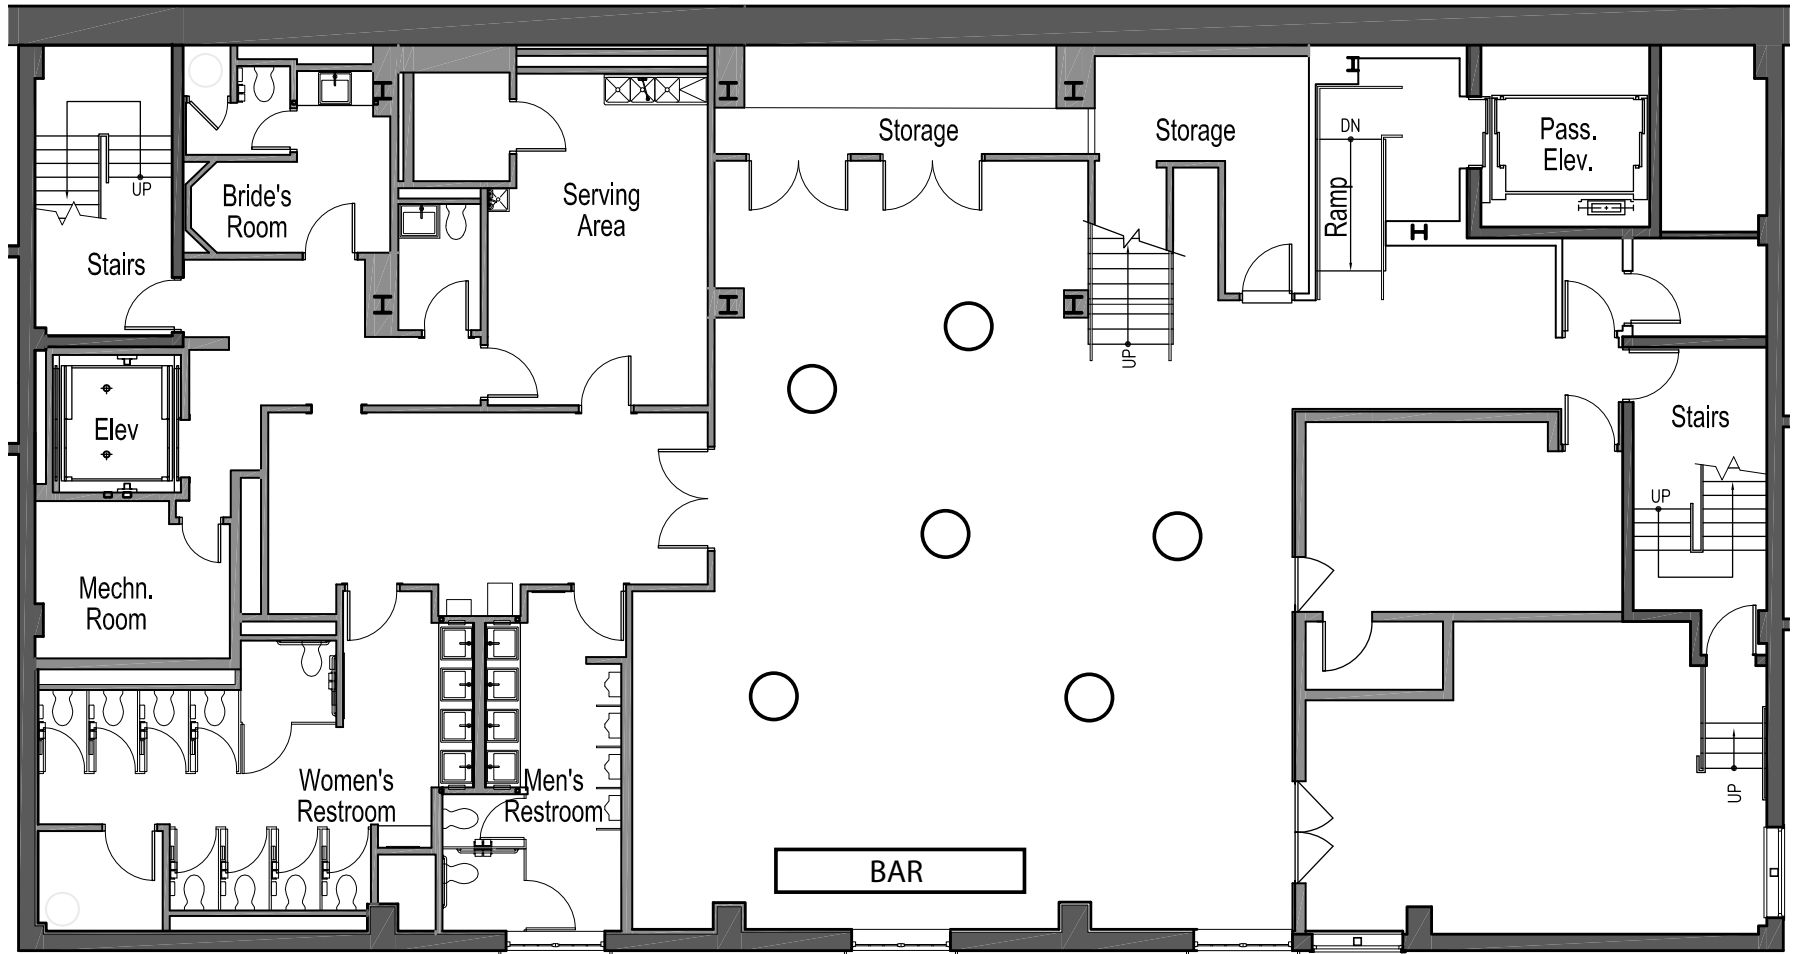

Ceremony Plan A
Courtyard (Seats 200)

Ceremony Plan B
Ballroom (Seats 180)

(Room Turn)

**Ceremony and Cocktail Plan
Courtyard (Seats 160)**

**Cocktail Plan
Courtyard**

**Cocktail Plan
Lower Level**

Banquet Plan A
Ballroom (180 Seats)

Banquet Plan B
Ballroom (148 Seats)