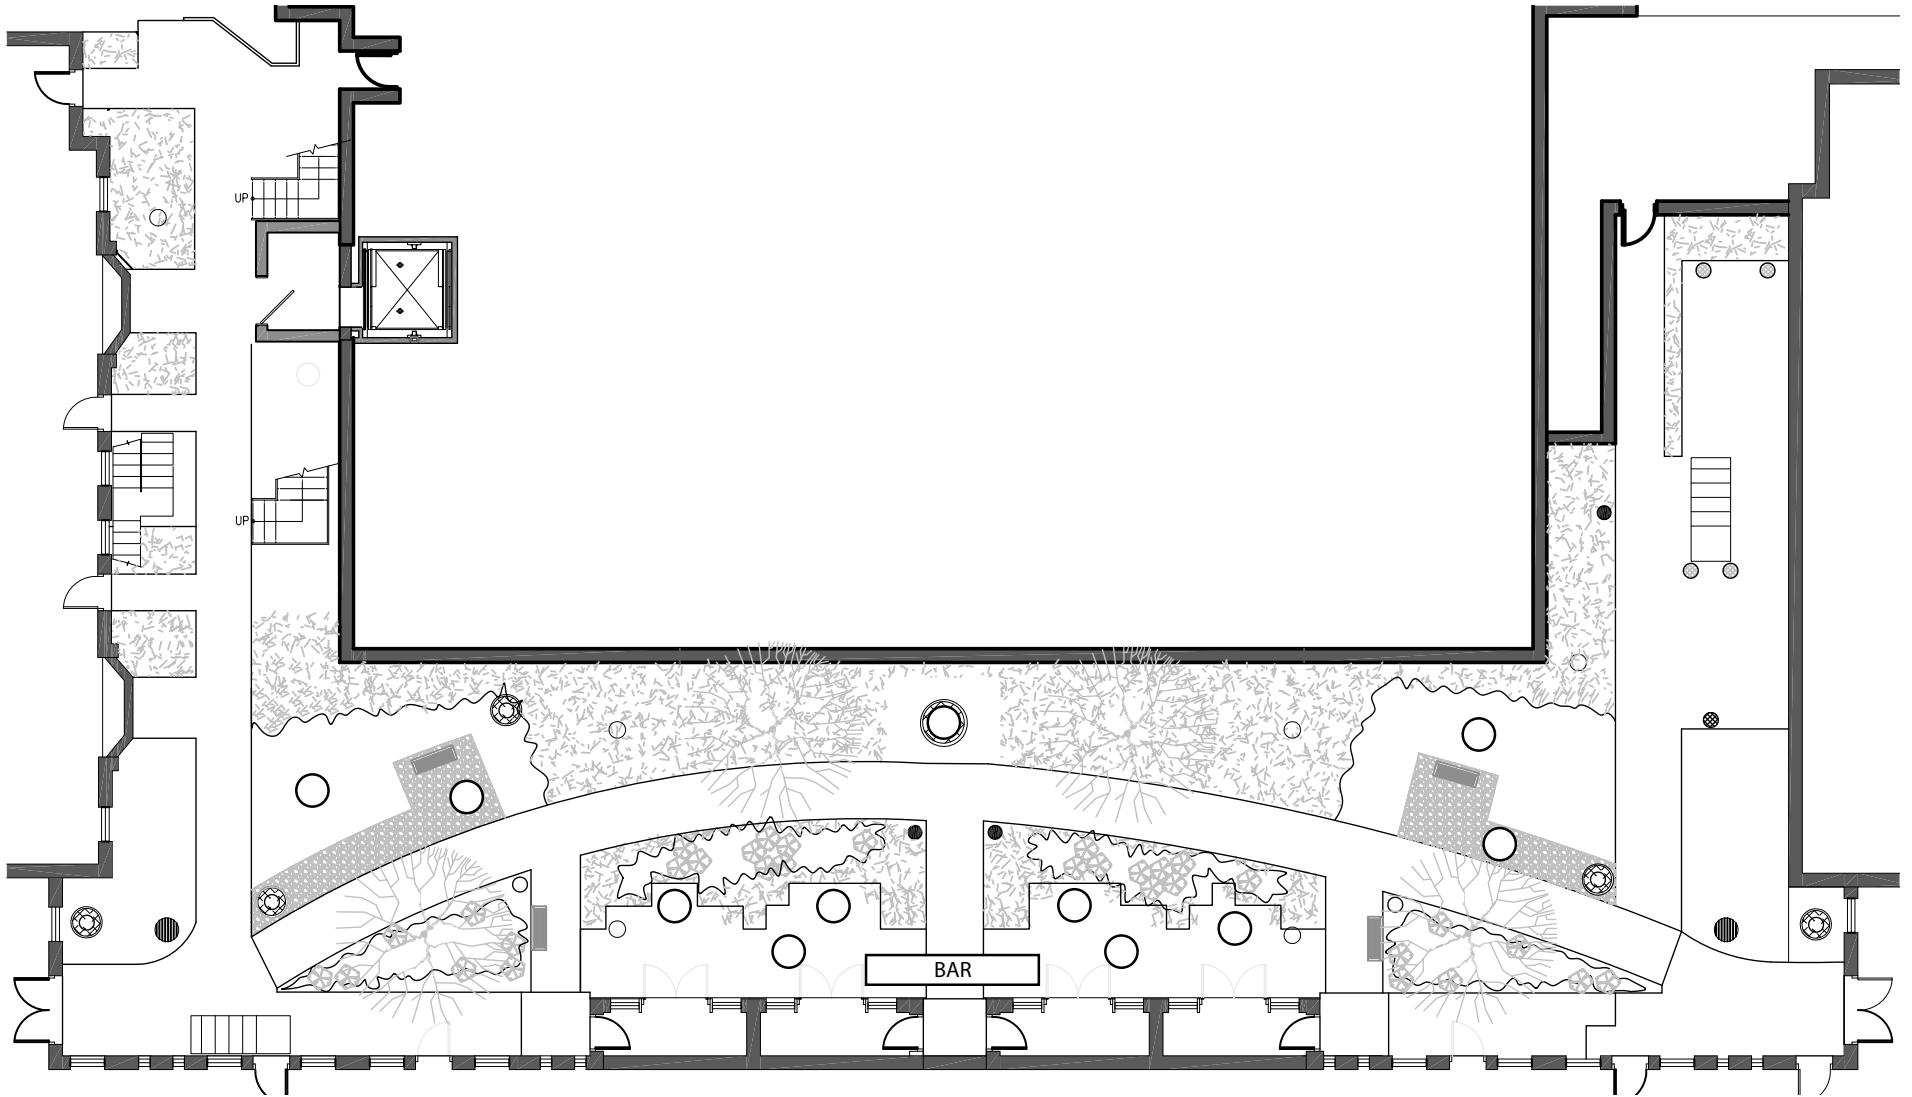

Ceremony Plan A
Courtyard (Seats 200)

Ceremony Plan B
Ballroom (Seats 180)

(Room Turn)

**Ceremony and Cocktail Plan
Courtyard (Seats 160)**

**Cocktail Plan
Courtyard**

**Cocktail Plan
Lower Level**

Banquet Plan A
Ballroom (180 Seats)

Banquet Plan B
Ballroom (148 Seats)