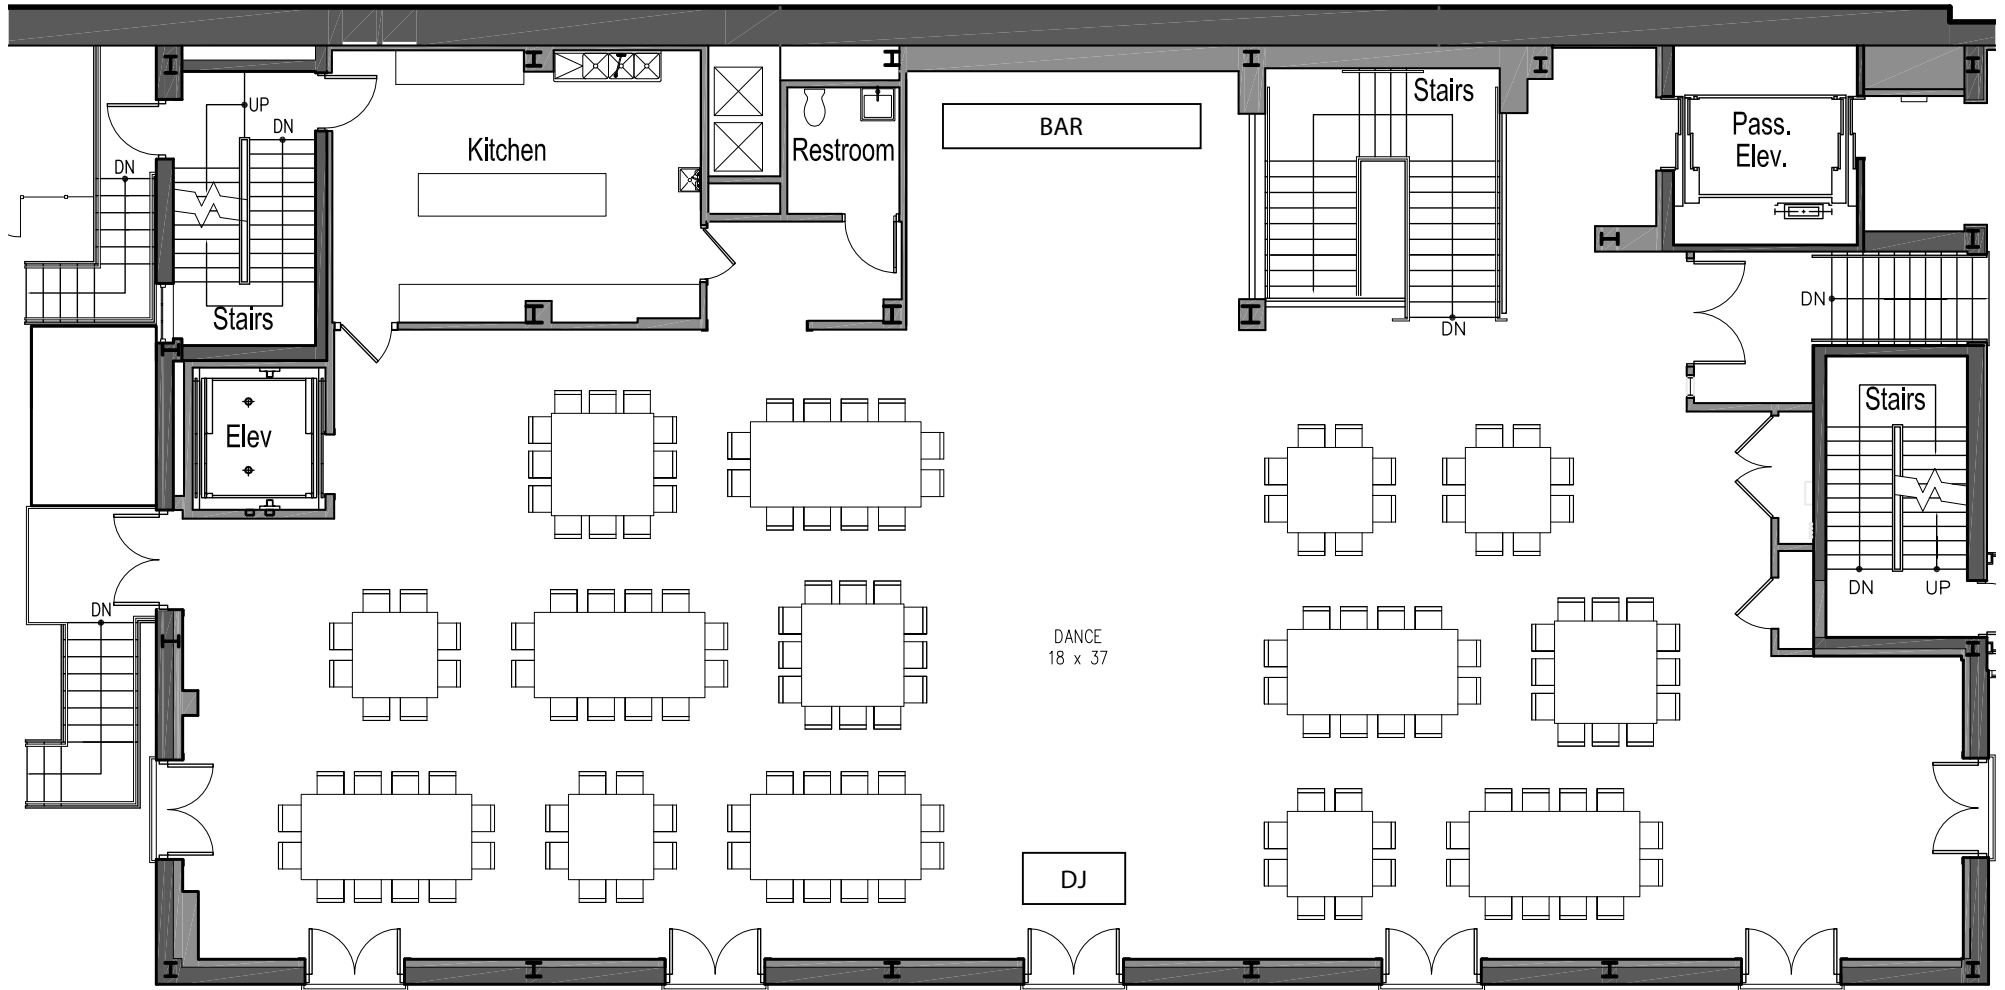

Ceremony Plan A
Courtyard (Seats 200)

Ceremony Plan B
Ballroom (Seats 180)

(Room Turn)

**Ceremony and Cocktail Plan
Courtyard (Seats 160)**

**Cocktail Plan
Courtyard**

**Cocktail Plan
Lower Level**

Banquet Plan A
Ballroom (180 Seats)

Banquet Plan B
Ballroom (148 Seats)