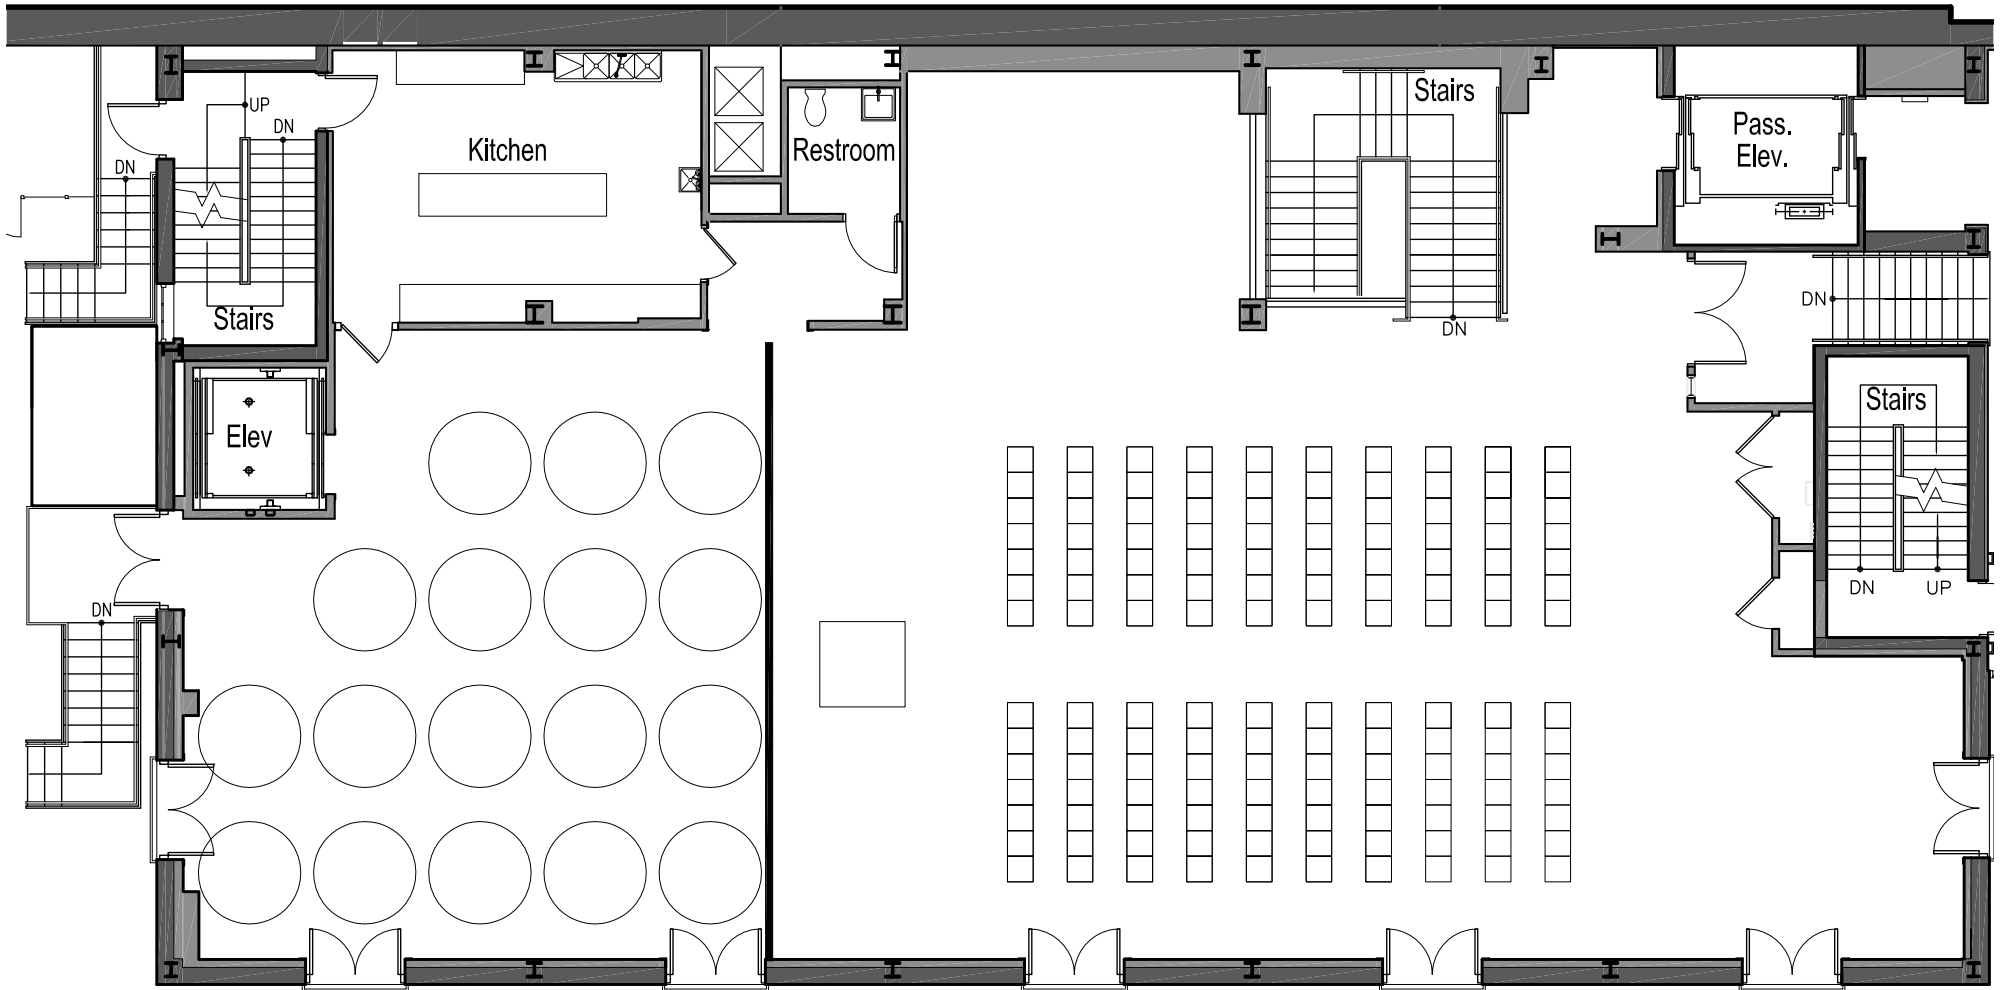

Ceremony Plan A
Courtyard (Seats 200)

Ceremony Plan B
Ballroom (Seats 180)

(Room Turn)

**Ceremony and Cocktail Plan
Courtyard (Seats 160)**

**Cocktail Plan
Courtyard**

**Cocktail Plan
Lower Level**

Banquet Plan A
Ballroom (180 Seats)

Banquet Plan B
Ballroom (148 Seats)