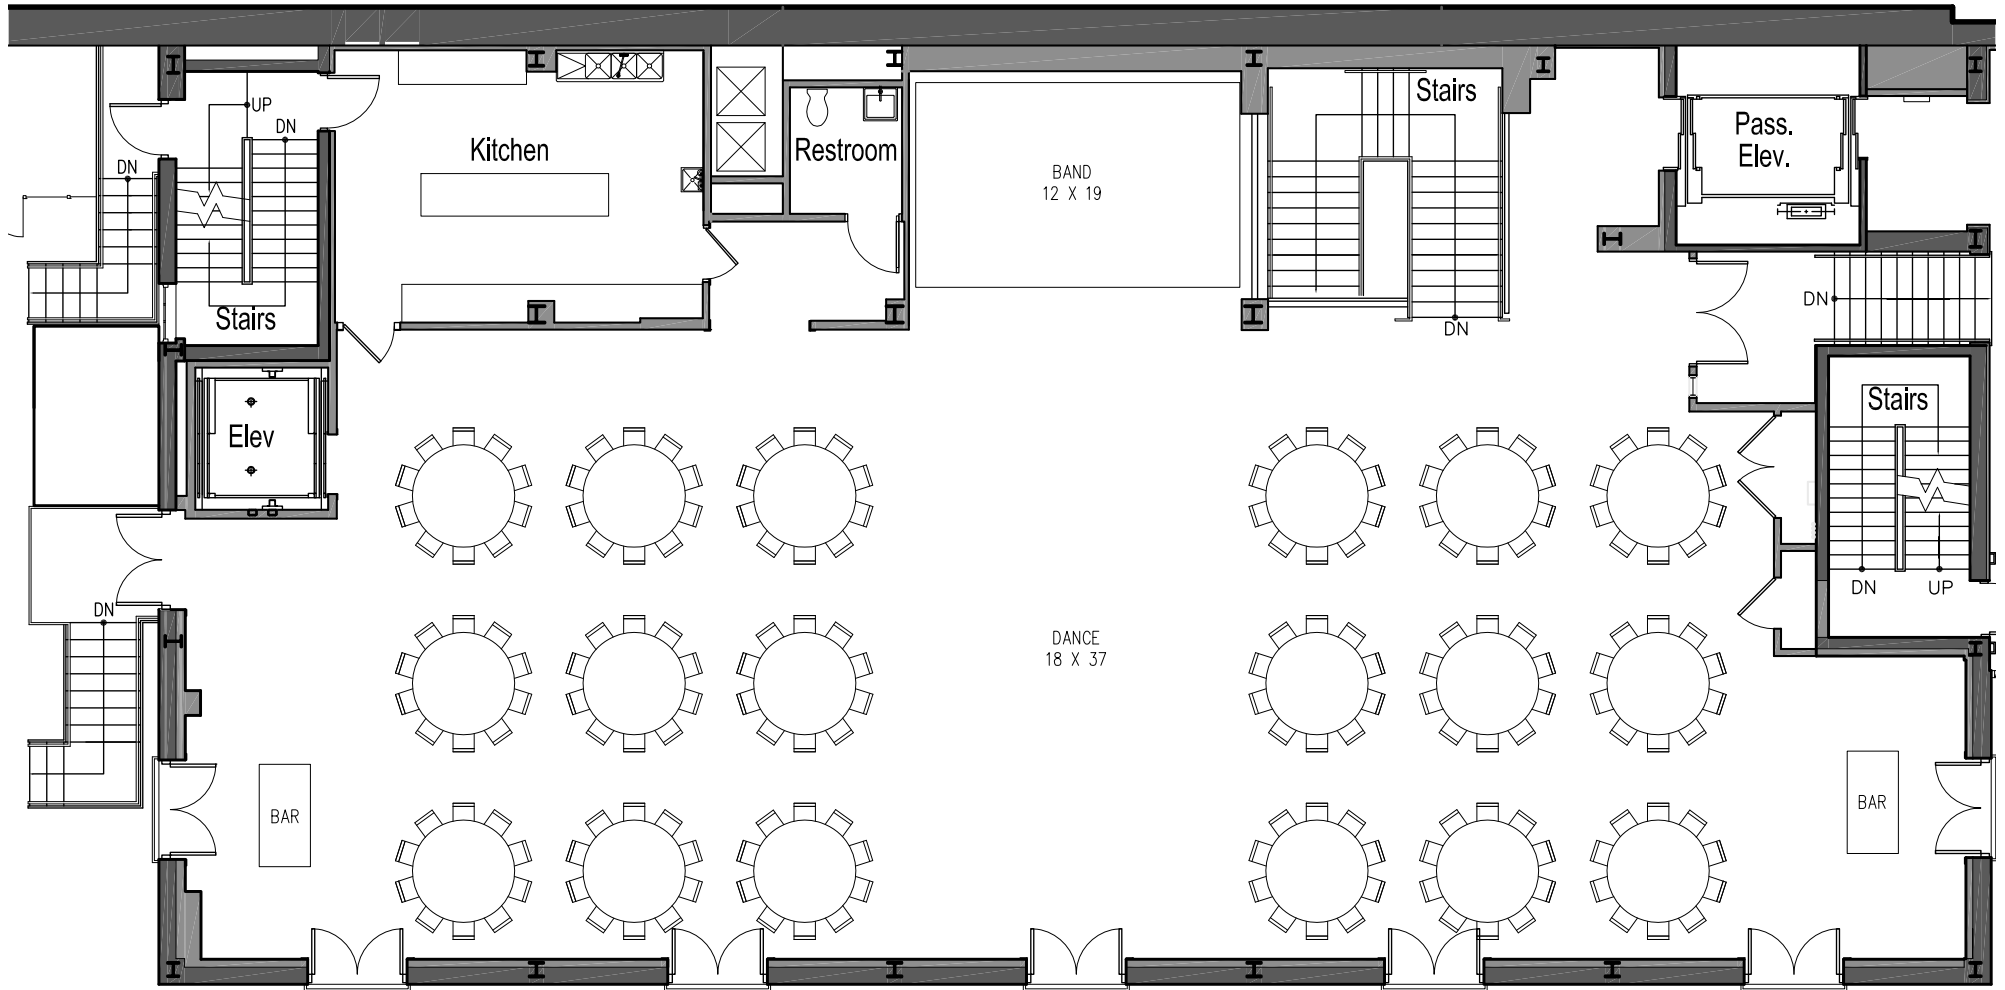

Ceremony Plan A
Courtyard (Seats 200)

Ceremony Plan B
Ballroom (Seats 180)

(Room Turn)

**Ceremony and Cocktail Plan
Courtyard (Seats 160)**

**Cocktail Plan
Courtyard**

**Cocktail Plan
Lower Level**

Banquet Plan A
Ballroom (180 Seats)

Banquet Plan B
Ballroom (148 Seats)