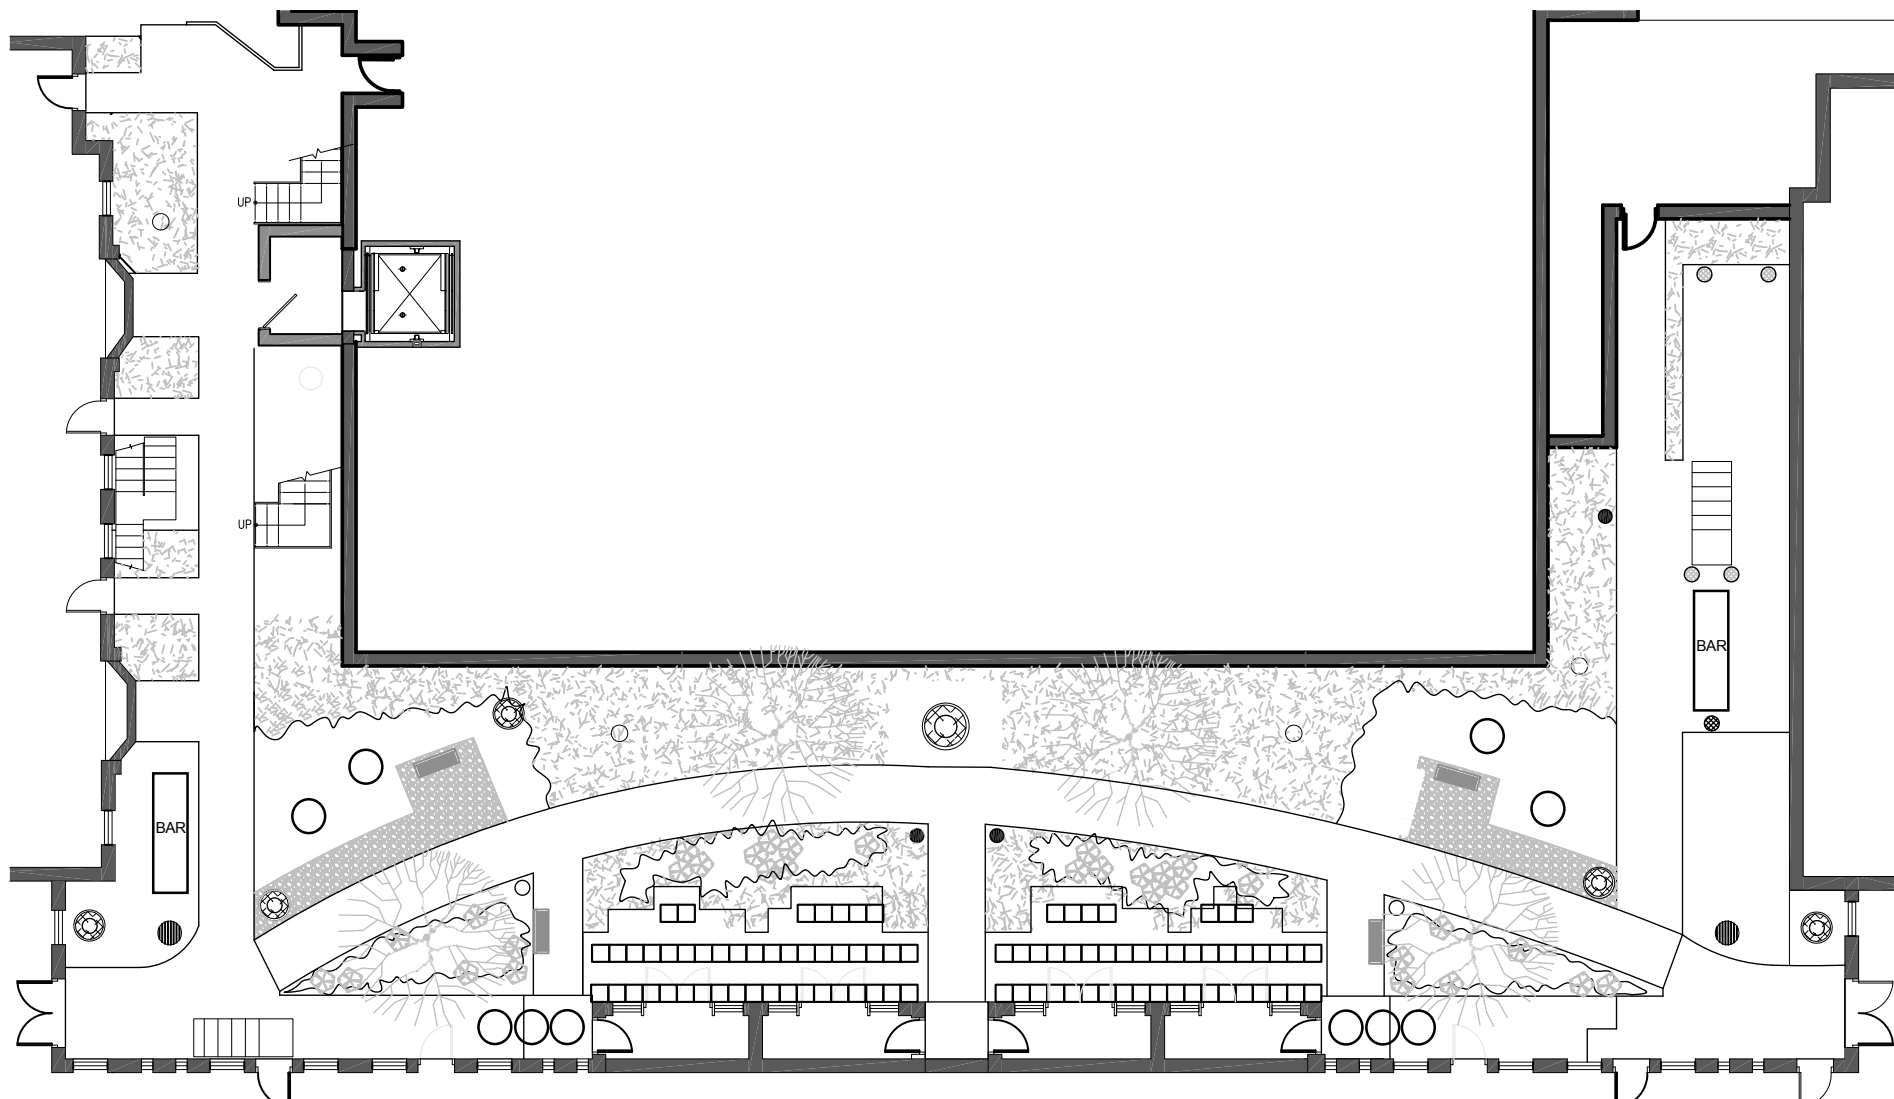

Ceremony Plan A
Courtyard (Seats 200)

Ceremony Plan B
Ballroom (Seats 180)

(Room Turn)

**Ceremony and Cocktail Plan
Courtyard (Seats 160)**

**Cocktail Plan
Courtyard**

**Cocktail Plan
Lower Level**

Banquet Plan A
Ballroom (180 Seats)

Banquet Plan B
Ballroom (148 Seats)